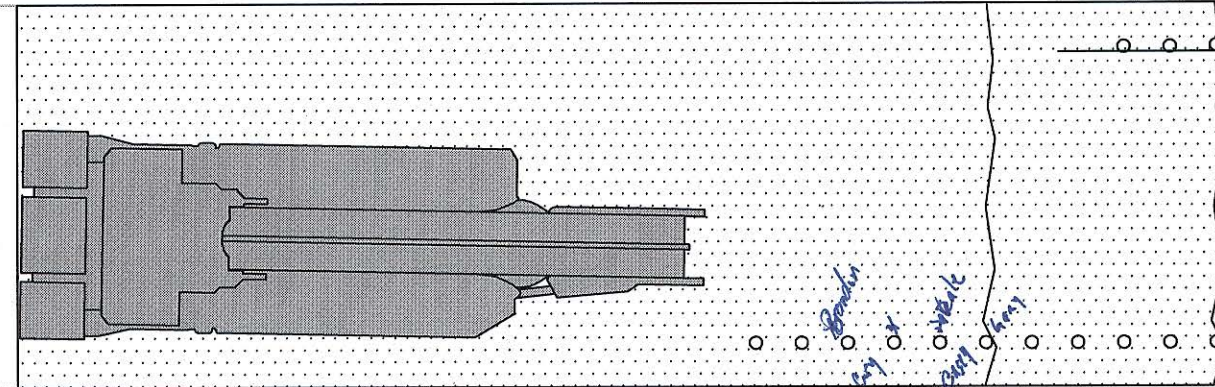

TOP OF LOOSE COAL PILE

TOE OF LOOSE COAL

⊗ STA 6792

127

126

SCALE 1"=10'
ALL LOCATIONS APPROXIMATE